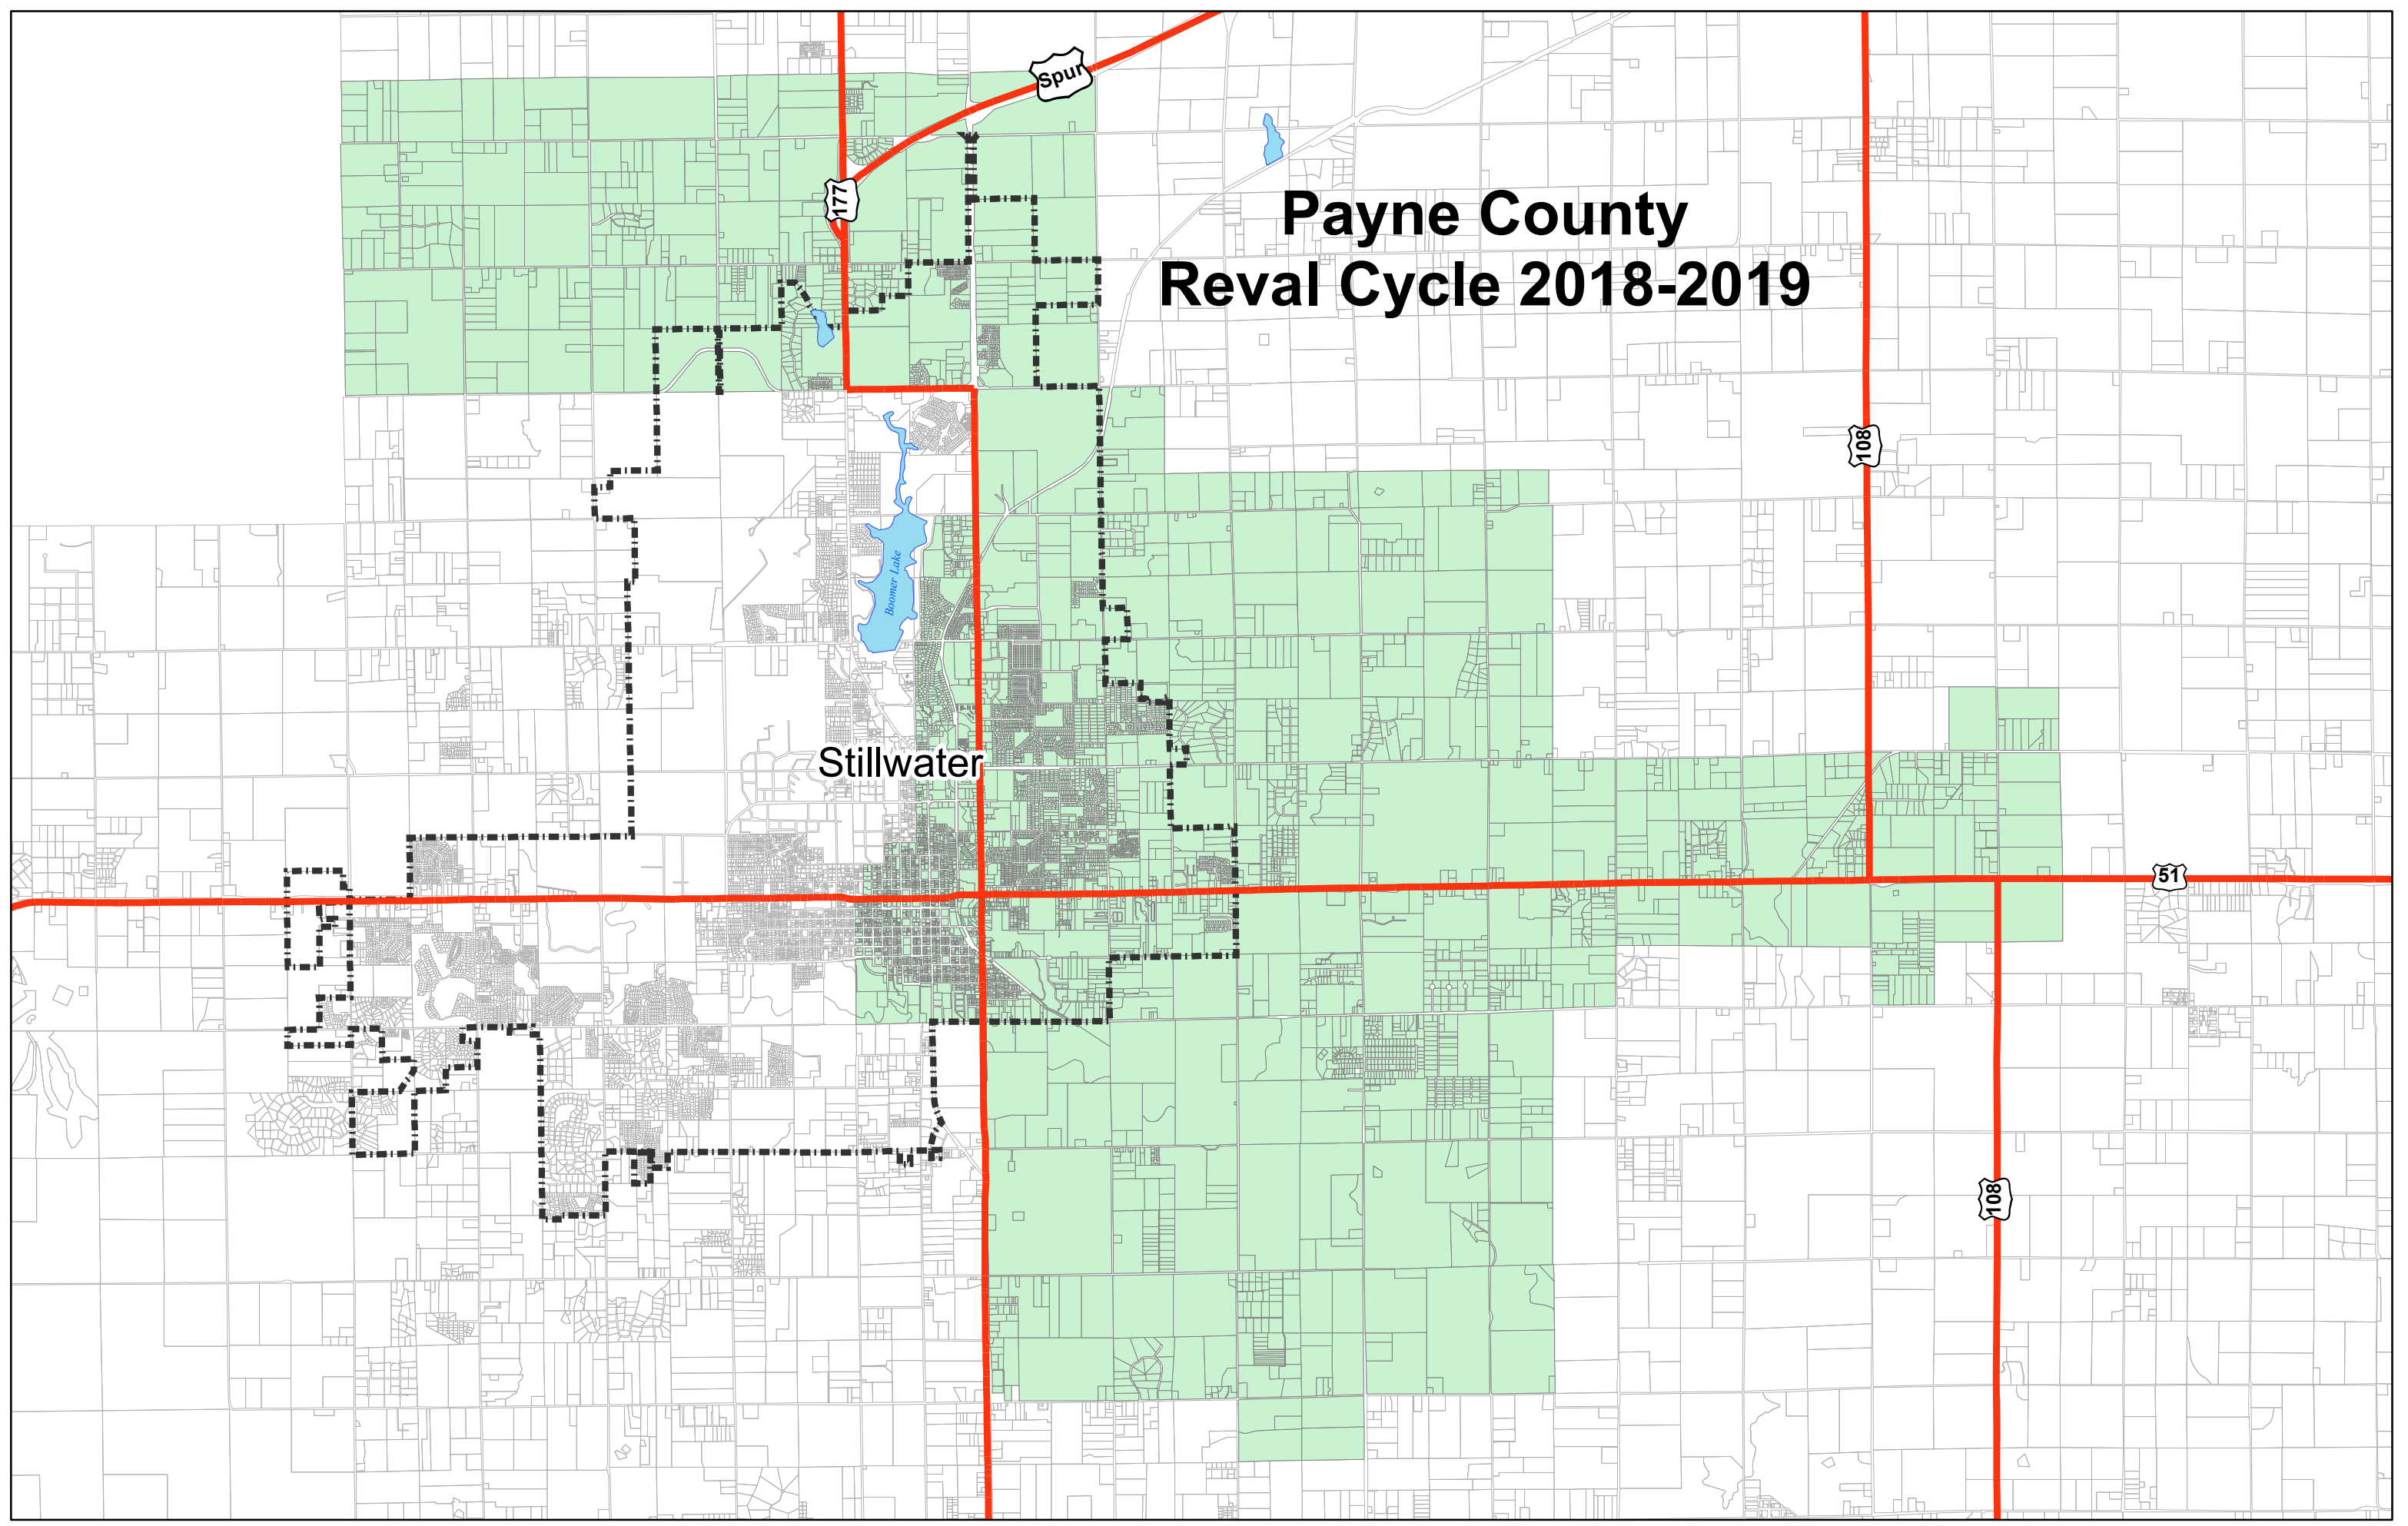

Payne County Reval Cycle 2018-2019

Stillwater

177

Spur

108

51

108

Banner Lake